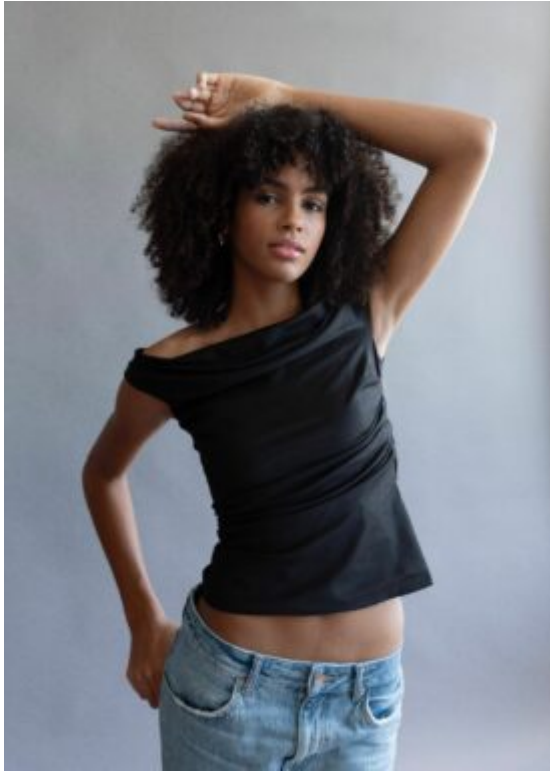

TRUE MODELS

Zafirah Palma

180 | 76 / 59 / 86 / 42 | Brown / Brown

TRUE MODELS

Zafirah Palma

180 | 76 / 59 / 86 / 42 | Brown / Brown

TRUE MODELS

Zafirah Palma

180 | 76 / 59 / 86 / 42 | Brown / Brown

TRUE MODELS

Zafirah Palma

180 | 76 / 59 / 86 / 42 | Brown / Brown

TRUE MODELS

Zafirah Palma

180 | 76 / 59 / 86 / 42 | Brown / Brown

TRUE MODELS

Zafirah Palma

180 | 76 / 59 / 86 / 42 | Brown / Brown

TRUE MODELS

Zafirah Palma

180 | 76 / 59 / 86 / 42 | Brown / Brown

TRUE MODELS

Zafirah Palma

180 | 76 / 59 / 86 / 42 | Brown / Brown